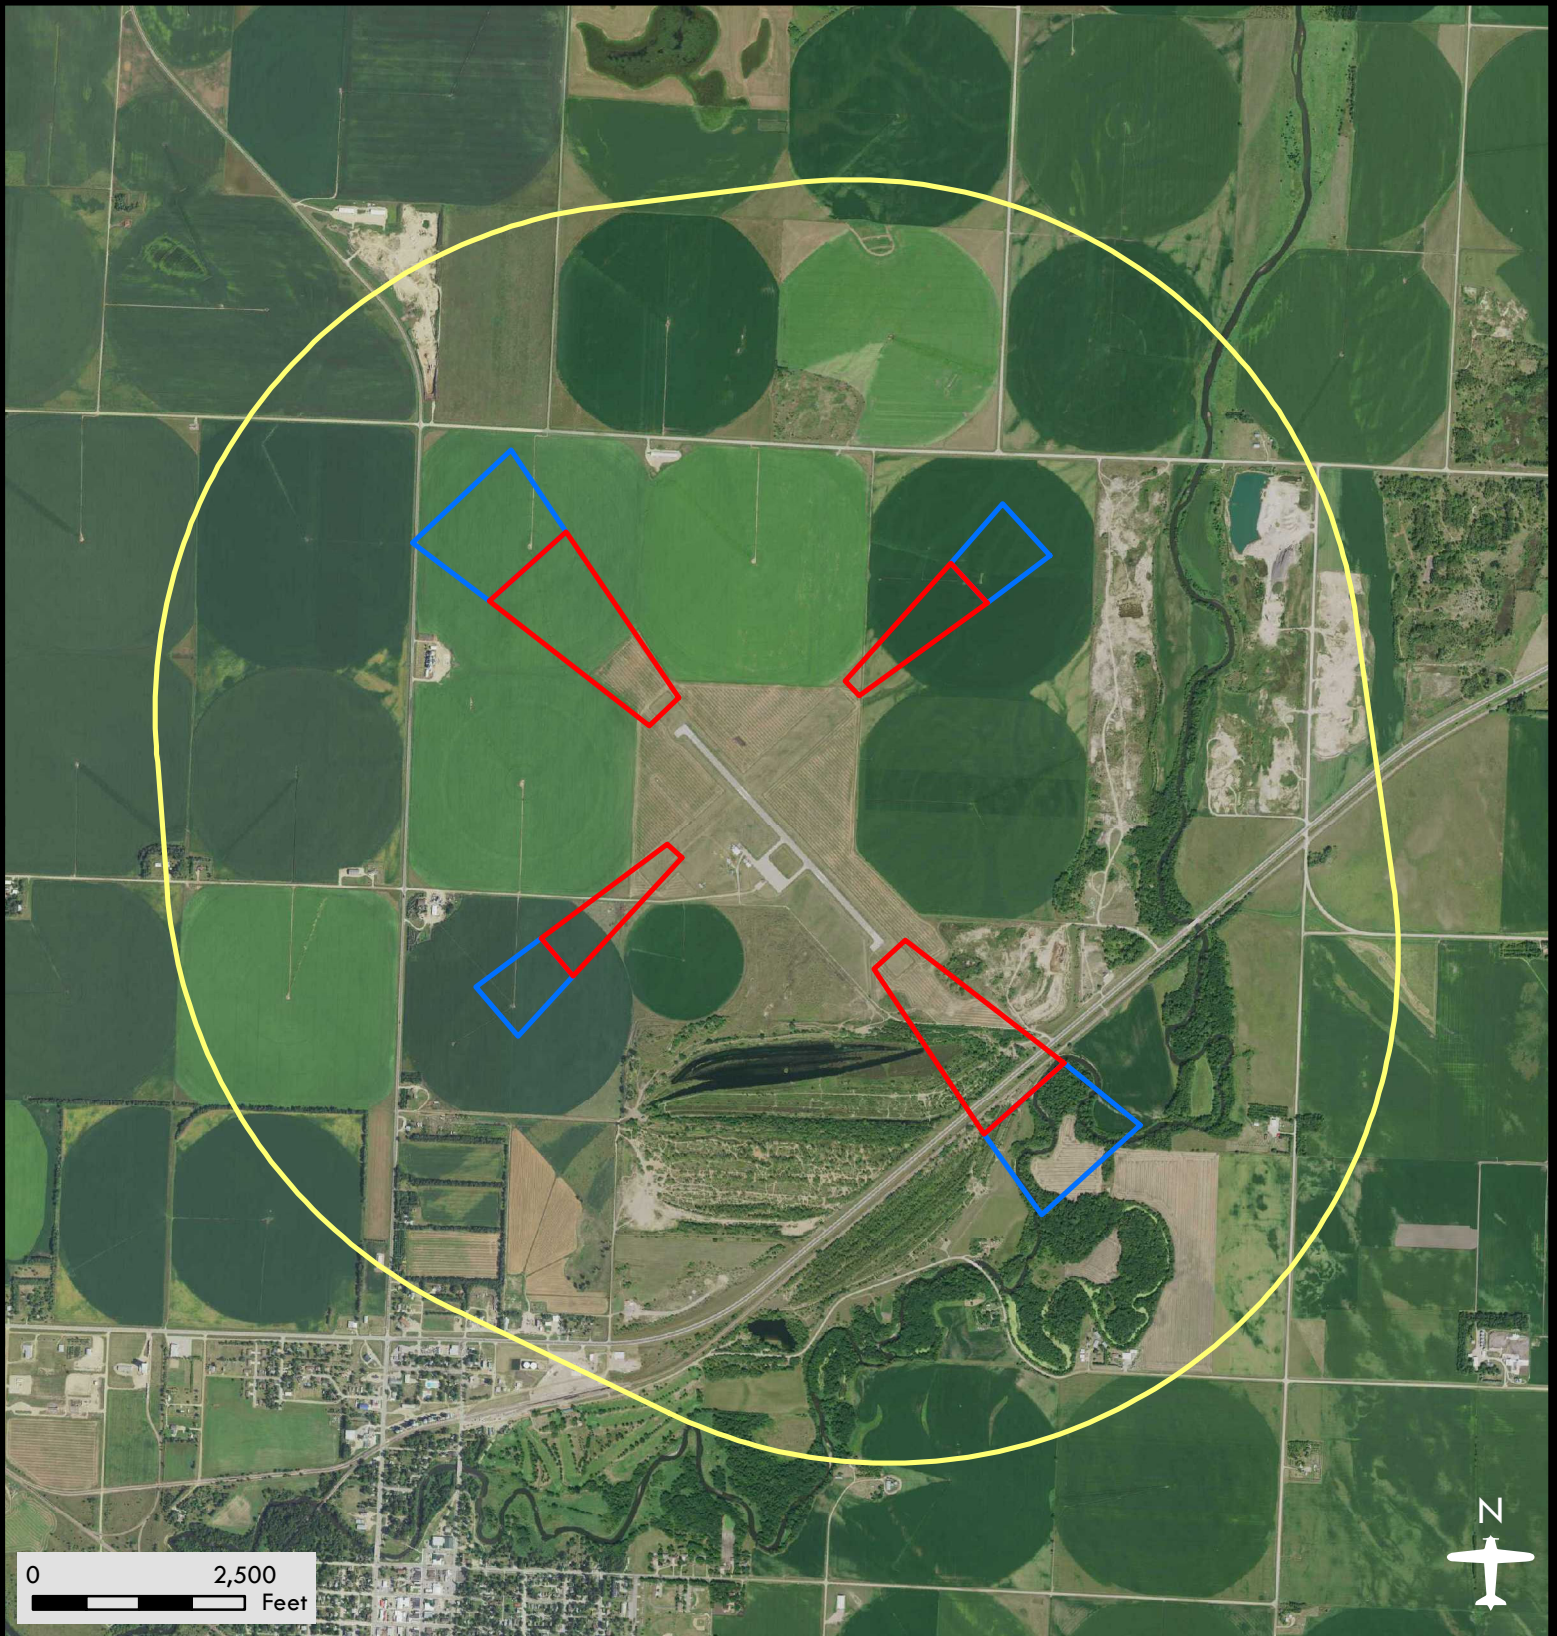

Appleton Municipal Airport

Airport Safety Zones

Date: 08/08/2018

Legend

-  Zone A
-  Zone B
-  Zone C

DISCLAIMER: This is not an official zoning map. To view the official map and ordinance for this airport, please visit the Airport Zoning Information Warehouse at <https://www.dot.state.mn.us/aero/planning/zoning-warehouse.html>. The State of Minnesota makes no representations or warranties expressed or implied, with respect to the reuse of the data provided herewith regardless of its format or the means of its transmission. There is no guarantee or representation to the user as to the accuracy, currency, suitability, or reliability of this data for any purpose. The user accepts the data "as is." The State of Minnesota assumes no responsibility for loss or damage incurred as a result of any user's reliance on this data. All maps and other material provided herein are protected by copyright. Permission is granted to copy and use the materials herein.